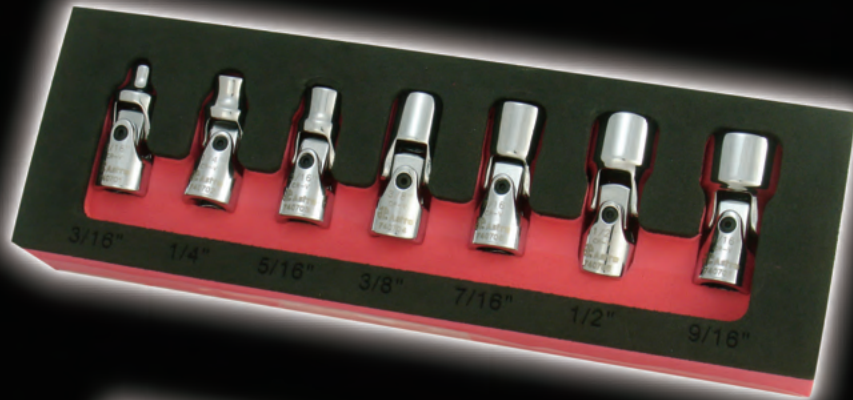

Model # 7407

(7pcs. - SAE)

7412

(12pcs. - Metric)

1/4" DRIVE FLEX SOCKET SET 6 POINT

#7407

#7412

SALES AND MARKETING
2417 SEAMAN AVENUE
SOUTH EL MONTE, CA 91733
Phone: (800) 221-9705
USA Toll Free
Fax: (877) 318-2194
Phone: (626) 228-3170
Fax: (626) 228-3124

372 OLD US HIGHWAY
52 SOUTH
MT. AIRY, NC 27030
(800) 221-9705
Phone: (336) 786-6432
Fax: (336) 786-4992

Model	Set includes
7407	3/16", 1/4", 5/16", 3/8", 7/16", 1/2" and 9/16"
7412	5mm, 5.5mm, 6mm, 7mm, 8mm, 9mm, 10mm, 11mm, 12mm, 13mm, 14mm, 15mm